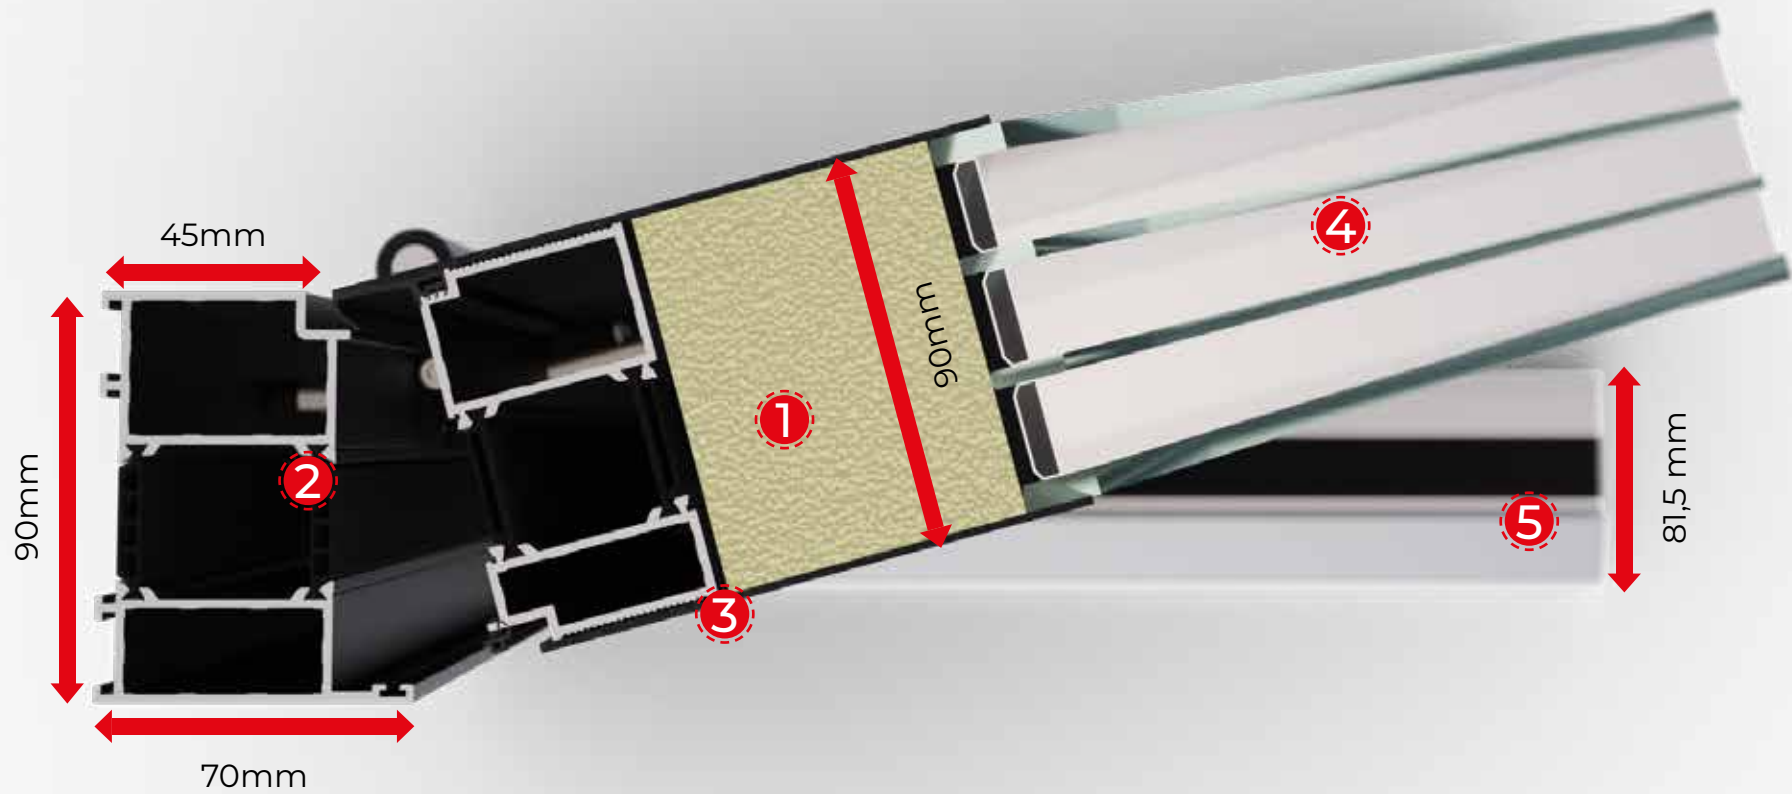

PREMIUM P90 LINE

- ① Foam insulation
- ② 90mm aluminium frame with insulation bar
- ③ Powder-coated aluminium sheets - each 2mm thick

- ④ 4-pane glazing
- ⑤ Aluminium threshold - with thermal break and water drainage