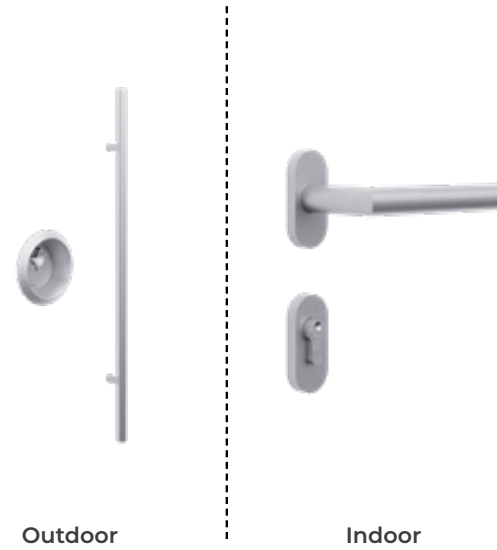

## SIDELIGHTS AND TOPLIGHTS

Sidelights and toplights are fitted with 3-pane laminated safety glass as standard.

Sidelights in width from 300mm to 1350mm.

Toplights in height from 300mm to 1000mm.

VERSION A

# FITTINGS

SET 01

160 cm round handle bar outside - lever inside

SET 07

120 cm round handle bar outside - lever inside

SET 08

160 cm square handlebar outside - lever inside

SET 09

120 cm square handlebar outside - lever inside

SET 02

Oval lever on both sides

SET 12

Square lever on both sides

SET 01BL  
160 cm round handle bar outside - lever inside

SET 07BL  
120 cm round handle bar outside - lever inside  
7