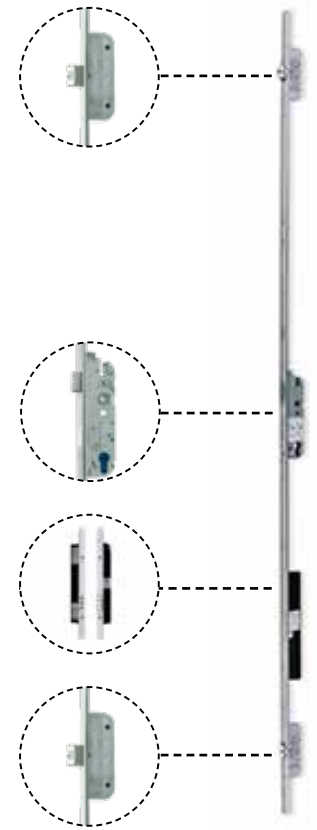

# LOCKS

Winkhaus 3 point hook lock  
(standard in SL75 Series)

Winkhaus 5 point hook lock  
(standard in P90 Series)

GU automatic lock  
(for slam shut doors, electric  
opener not compatible!)

Motor lock  
GU SECUREconnect FS IN 2.0