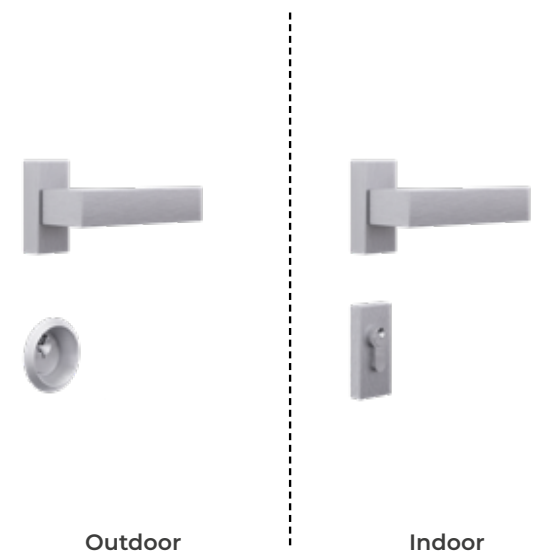

# FITTINGS

SET 01

160 cm round handle bar outside - lever inside

SET 07

120 cm round handle bar outside - lever inside

SET 08

160 cm square handlebar outside - lever inside

SET 09

120 cm square handlebar outside - lever inside

SET 02

Oval lever on both sides

SET 12

Square lever on both sides

SET 01BL  
160 cm round handle bar outside - lever inside

SET 07BL  
120 cm round handle bar outside - lever inside  
7