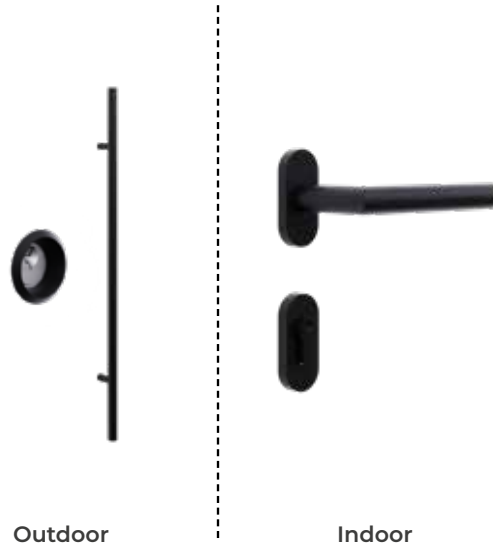

# FITTINGS

SET 01

160 cm round handle bar outside - lever inside

SET 07

120 cm round handle bar outside - lever inside

SET 08

160 cm square handlebar outside - lever inside

SET 09

120 cm square handlebar outside - lever inside

SET 02

Oval lever on both sides

SET 12

Square lever on both sides

SET 01BL  
160 cm round handle bar outside - lever inside

SET 07BL  
120 cm round handle bar outside - lever inside  
7

SET 08BL  
160 cm square handlebar outside - lever inside

SET 09BL  
120 cm square handlebar outside - lever inside

SET 02BL  
Oval lever on both sides

SET 12BL  
Square lever on both sides