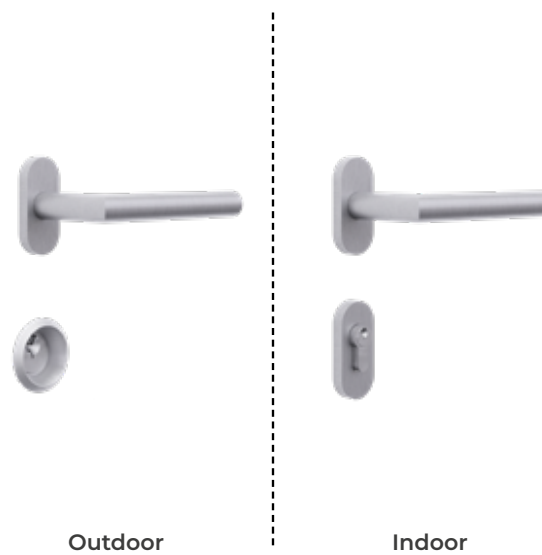

## SIDELIGHTS AND TOPLIGHTS

Sidelights and toplights are fitted with 3-pane laminated safety glass as standard.

Sidelights in width from 300mm to 1350mm.

Toplights in height from 300mm to 1000mm.

VERSION A

# FITTINGS

SET 01

160 cm round handle bar outside - lever inside

SET 07

120 cm round handle bar outside - lever inside

SET 08

160 cm square handlebar outside - lever inside

SET 09

120 cm square handlebar outside - lever inside

SET 02

Oval lever on both sides

SET 12

Square lever on both sides

SET 01BL  
160 cm round handle bar outside - lever inside

SET 07BL  
120 cm round handle bar outside - lever inside  
7