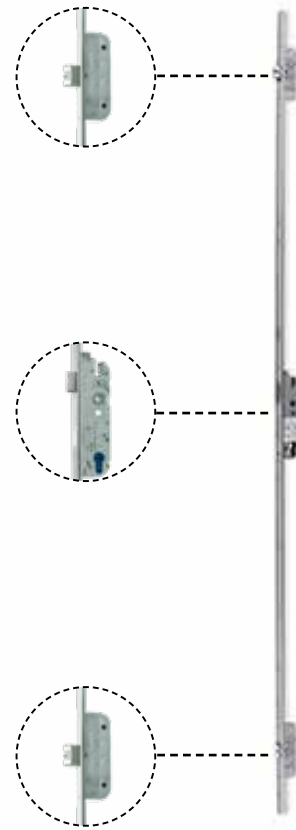

GU automatic lock
(for slam shut doors, electric
opener not compatible!)