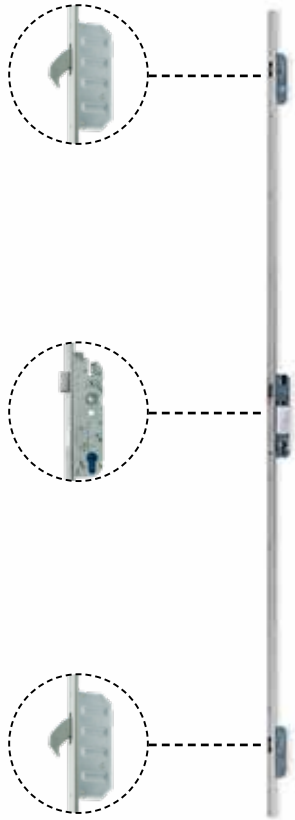

LOCKS

Winkhaus 3 point hook lock
(standard in SL75 Series)